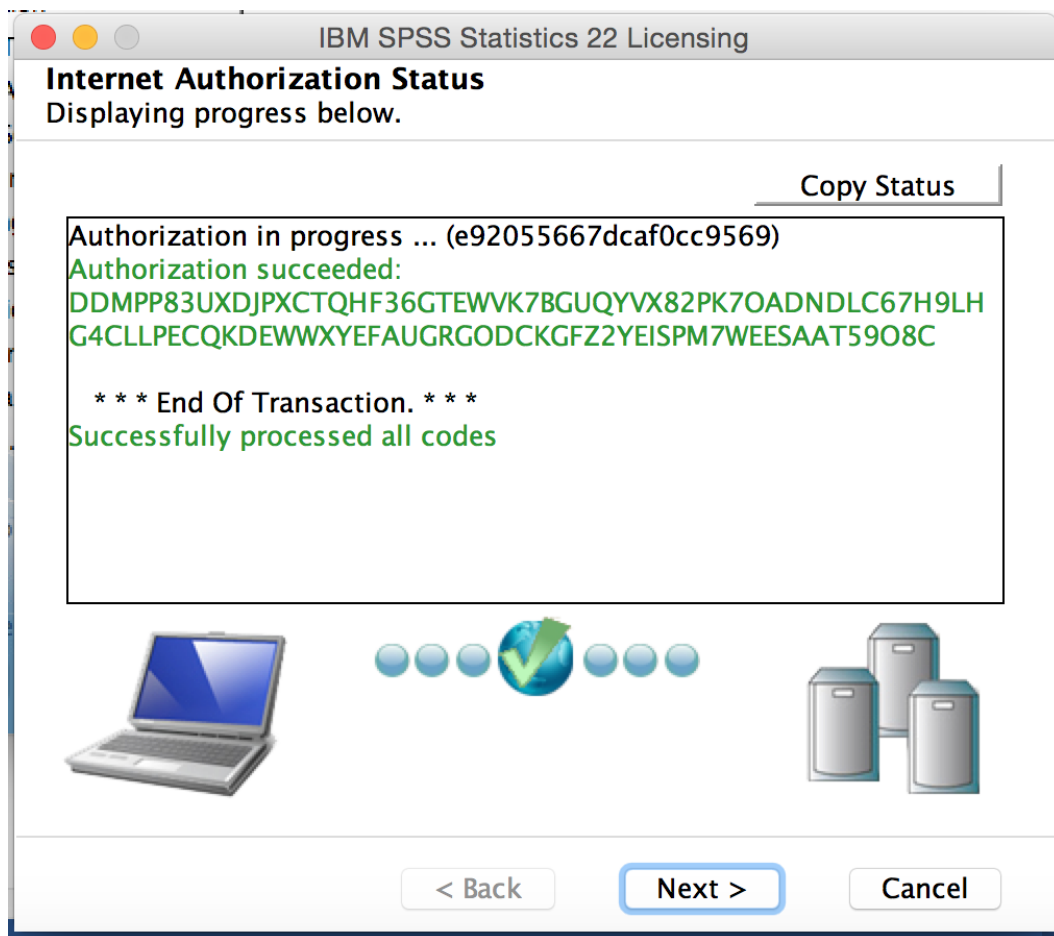

Gefeliciteerd! IBM Statistics 22 is nu op je Mac geïnstalleerd. Je kunt het programma nu geen gebruiken. Veel succes ermee!